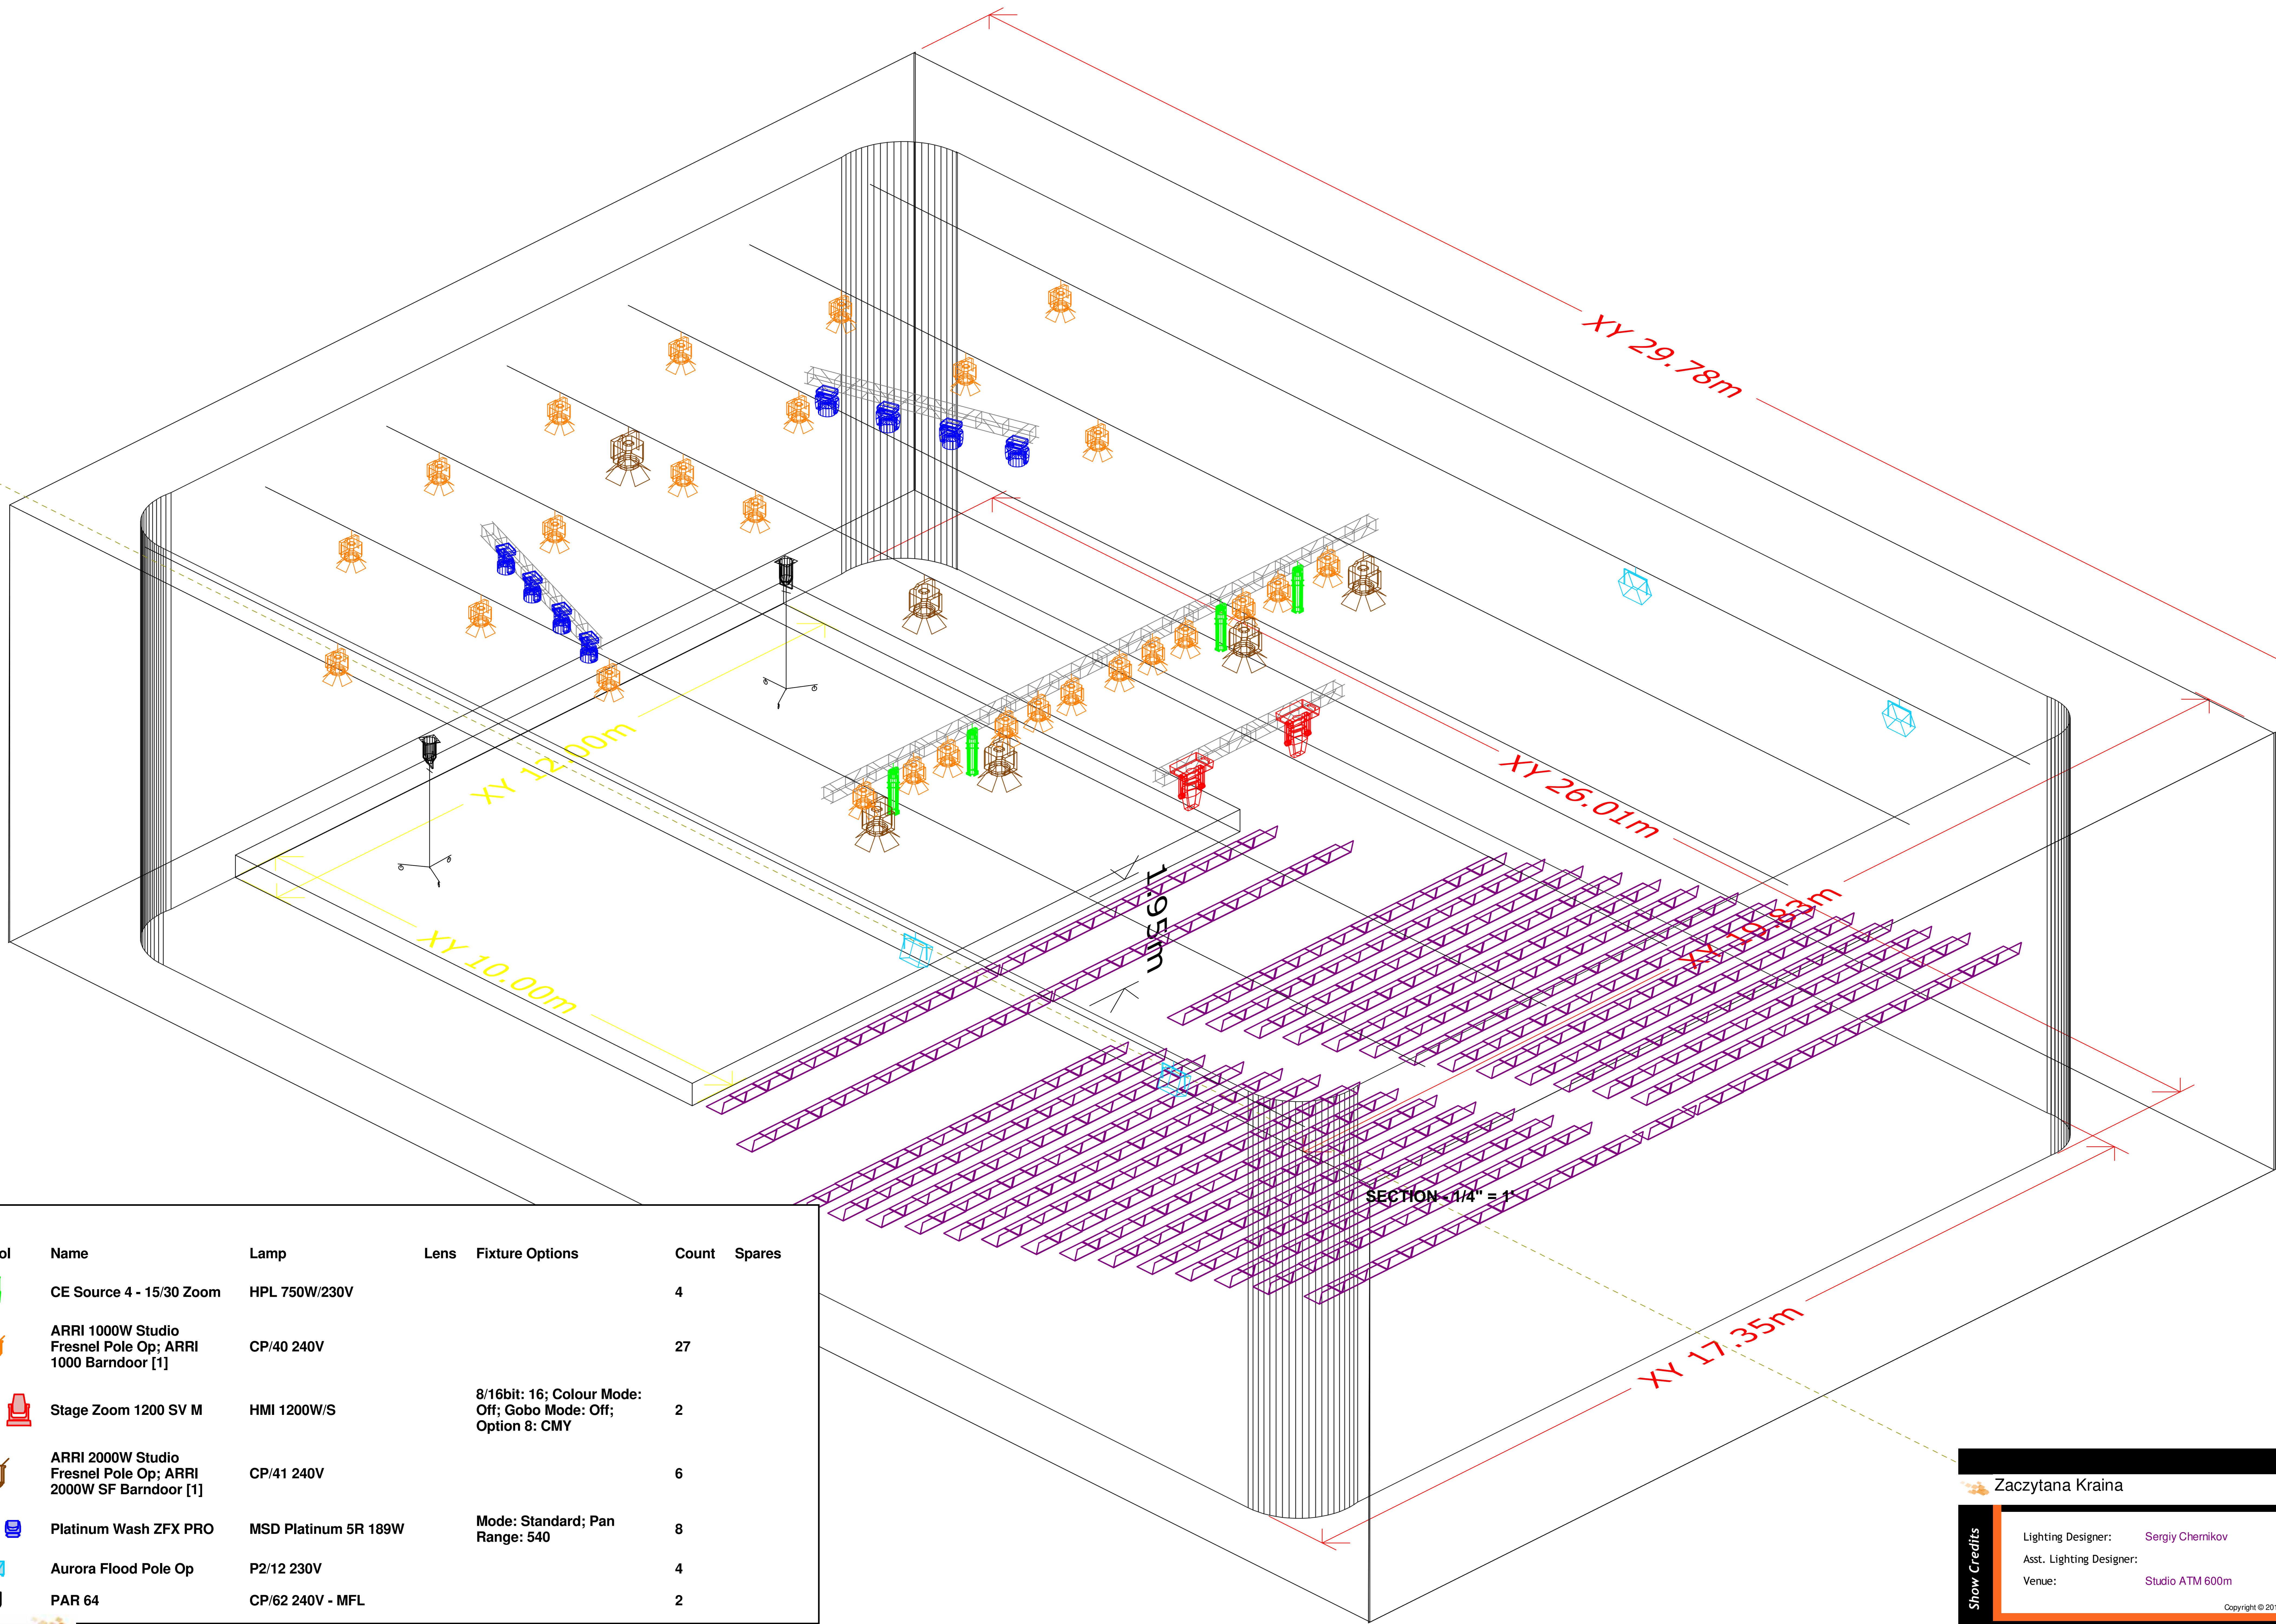

12.00m

10.00m

SECTION - 1/4" = 1'

Symbol	Name	Count
	CE Source 4 - 15/30 Zoom	4
	ARRI 1000W Studio Fresnel Pole Op; ARRI 1000 Barndoor [1]	25
	Stage Zoom 1200 SV M	2
	ARRI 2000W Studio Fresnel Pole Op; ARRI 2000W SF Barndoor [1]	6
	Platinum Wash ZFX PRO	8
	Aurora Flood Pole Op	4
	PAR 64	2
	CE Source 4 - 25/50 Zoom	1

Symbol	Name	Lamp	Lens	Fixture Options	Count	Spares
	CE Source 4 - 15/30 Zoom	HPL 750W/230V			4	
	ARRI 1000W Studio Fresnel Pole Op; ARRI 1000 Barndoor [1]	CP/40 240V			27	
	Stage Zoom 1200 SV M	HMI 1200W/S		8/16bit: 16; Colour Mode: Off; Gobo Mode: Off; Option 8: CMY	2	
	ARRI 2000W Studio Fresnel Pole Op; ARRI 2000W SF Barndoor [1]	CP/41 240V			6	
	Platinum Wash ZFX PRO	MSD Platinum 5R 189W		Mode: Standard; Pan Range: 540	8	
	Aurora Flood Pole Op	P2/12 230V			4	
	PAR 64	CP/62 240V - MFL			2	

Zaczytana Kraina

Lighting Designer: [Sergiy Chernikov](#)
 Asst. Lighting Designer:
 Venue: [Studio ATM 600m](#)

Show Credits

Copyright © 2010