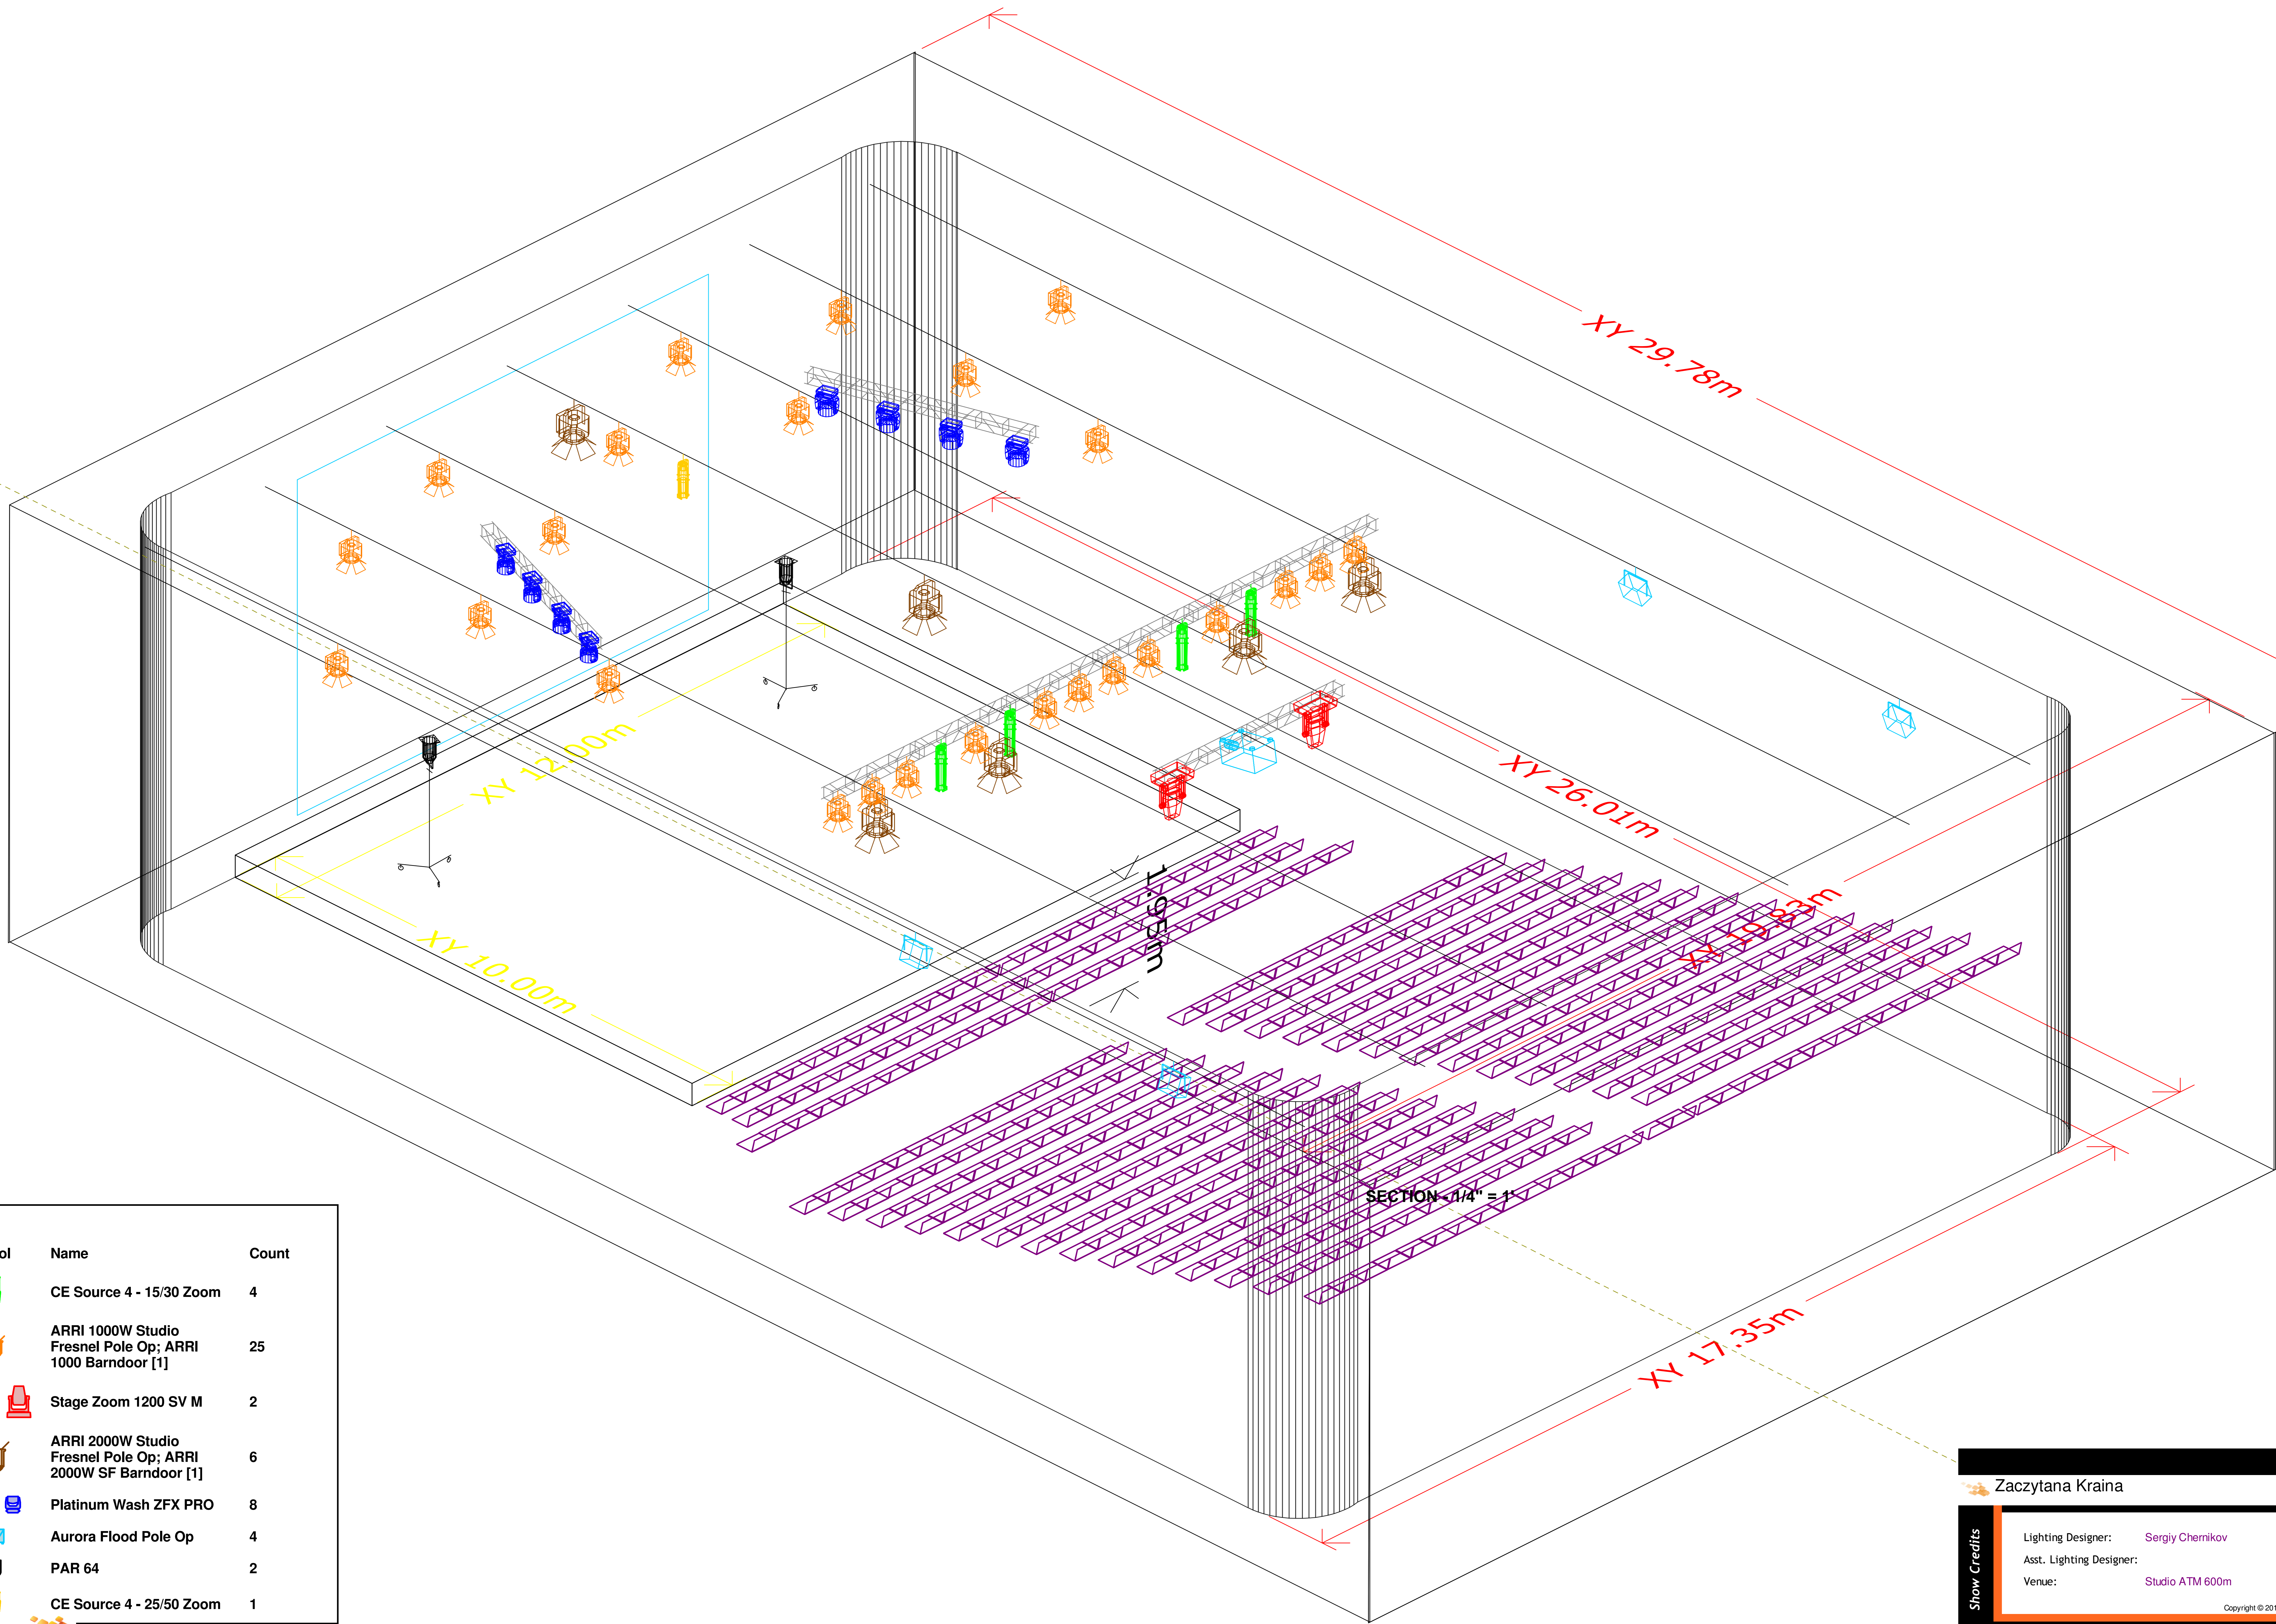

Symbol	Name	Count
	CE Source 4 - 15/30 Zoom	4
	ARRI 1000W Studio Fresnel Pole Op; ARRI 1000 Barndoor [1]	25
	Stage Zoom 1200 SV M	2
	ARRI 2000W Studio Fresnel Pole Op; ARRI 2000W SF Barndoor [1]	6
	Platinum Wash ZFX PRO	8
	Aurora Flood Pole Op	4
	PAR 64	2
	CE Source 4 - 25/50 Zoom	1
	HDX-W12	1

12.00m

10.00m

SECTION - 1/4" = 1'

Zaczytana Kraina

Lighting Designer: **Sergiy Chernikov**
 Asst. Lighting Designer:
 Venue: **Studio ATM 600m**

Copyright © 2010

Wysiwyg design

Symbol	Name	Count
	CE Source 4 - 15/30 Zoom	4
	ARRI 1000W Studio Fresnel Pole Op; ARRI 1000 Barndoor [1]	25
	Stage Zoom 1200 SV M	2
	ARRI 2000W Studio Fresnel Pole Op; ARRI 2000W SF Barndoor [1]	6
	Platinum Wash ZFX PRO	8
	Aurora Flood Pole Op	4
	PAR 64	2
	CE Source 4 - 25/50 Zoom	1

Zaczytana Kraina

Lighting Designer: [Sergiy Chernikov](#)
 Asst. Lighting Designer:
 Venue: [Studio ATM 600m](#)

Show Credits

Copyright © 2010